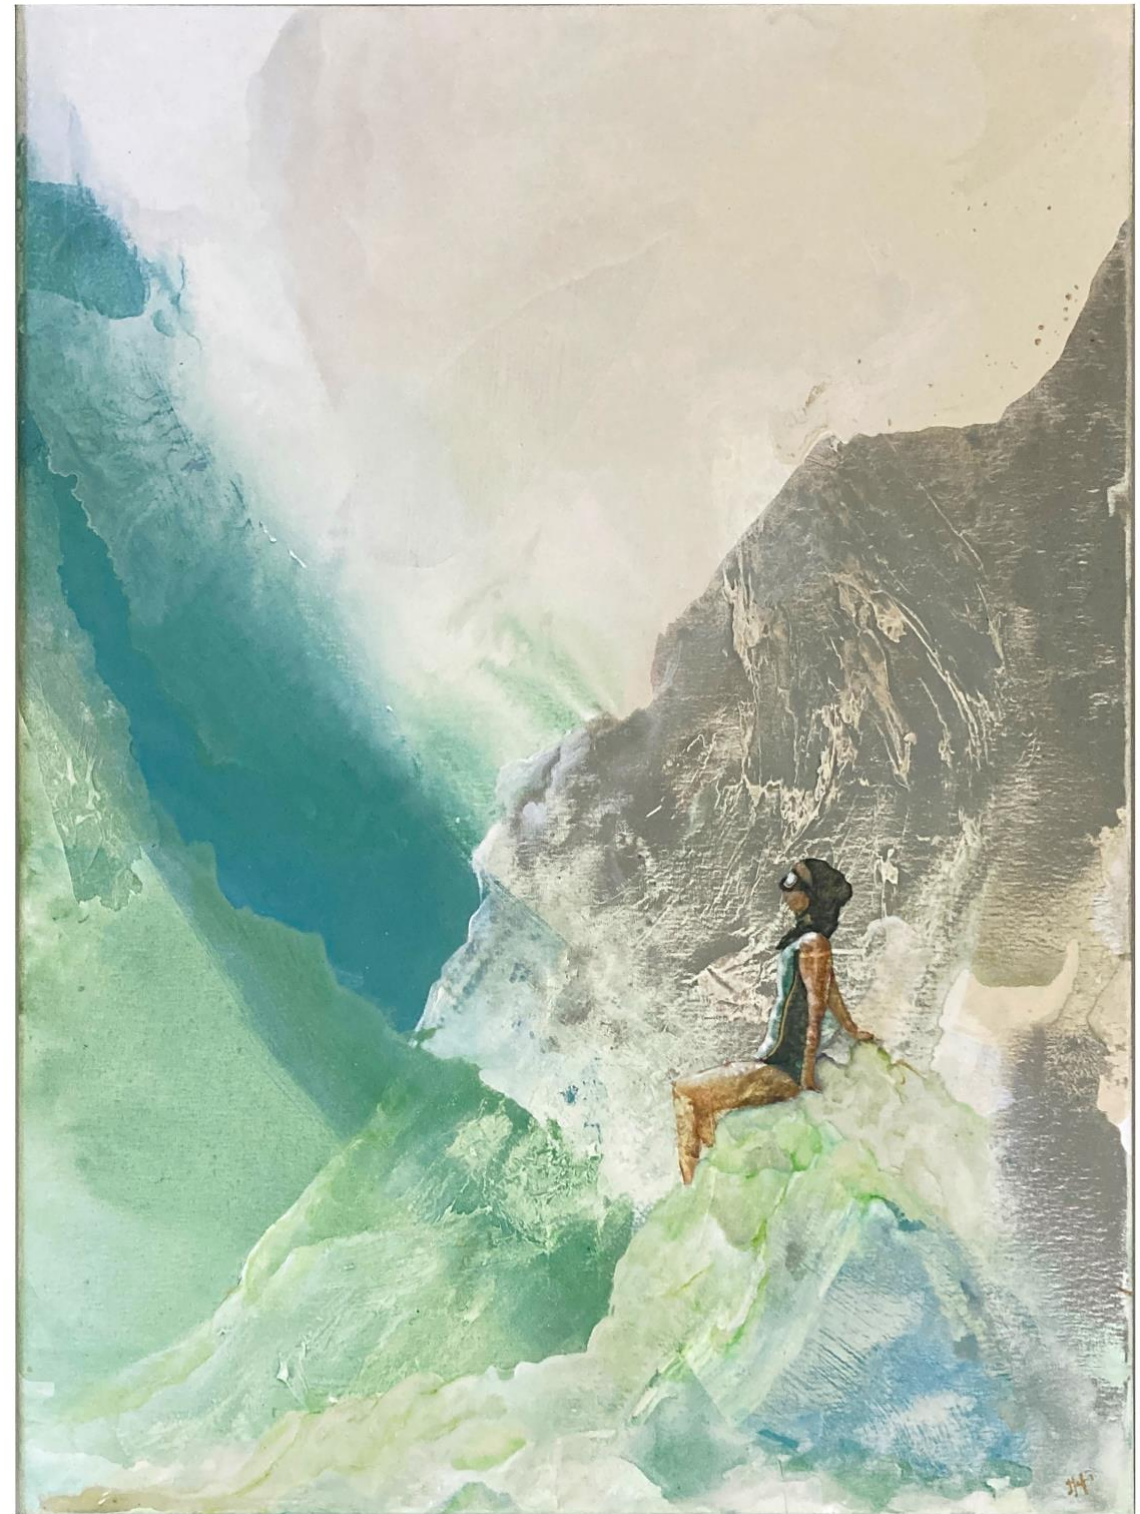

Melody Guini

Valley Isle

Mixed media on canvas
2023

Mauka Diver
30 x 40 in

MG

Hula
30 x 24 in

MG

Hokule'a
40 x 30 in

MG

Creature of Grace

30 x 24 in

*The last flower that I did not squeeze but planted there on the shore,
where the sun fell every morning.*

48 x 59 in

'Valley Isle' is the creative vision of artist Melody Guini capturing the spirit of the Hawaiian Islands. Recently, she moved from Makai (ocean side) to Mauka (mountain side) which has been a major source of inspiration for her work. These creations reflect the awe and serenity of green cathedral-looking valleys in conversation with the surrounding multifaceted sea. In a unique blend of traditional and modern art, Melody brings the breathtaking beauty of the islands to the world.